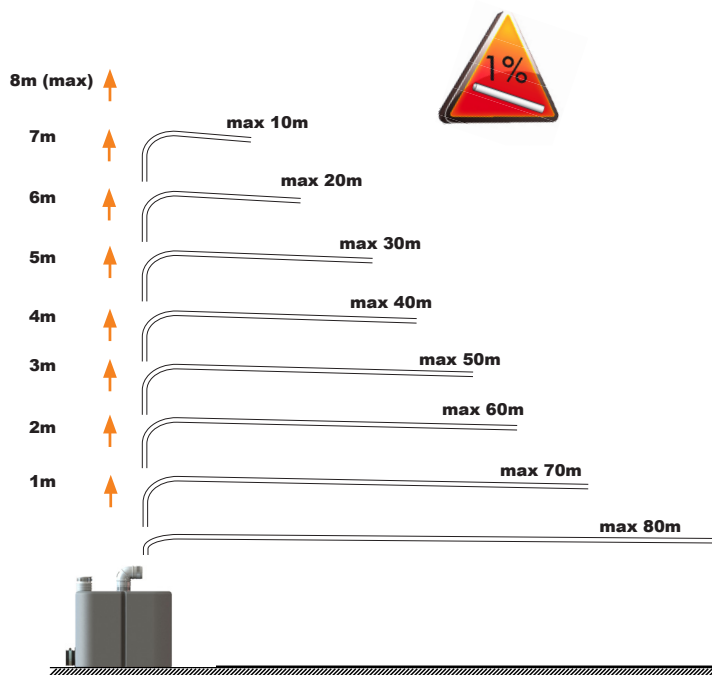

1

2

3

4

5

6

7

DESSIN ÉCLATÉ (EXPLODED DRAWING)

SANISWIFT PRO

220-240 V - 50-60 Hz

610W - CLASS 1

8,1Kg

Max temperature:

90°C for 5Min

ASSISTANCE TECHNIQUE

France
Tel. 01 44 82 25 55
Fax. 03 44 94 46 19