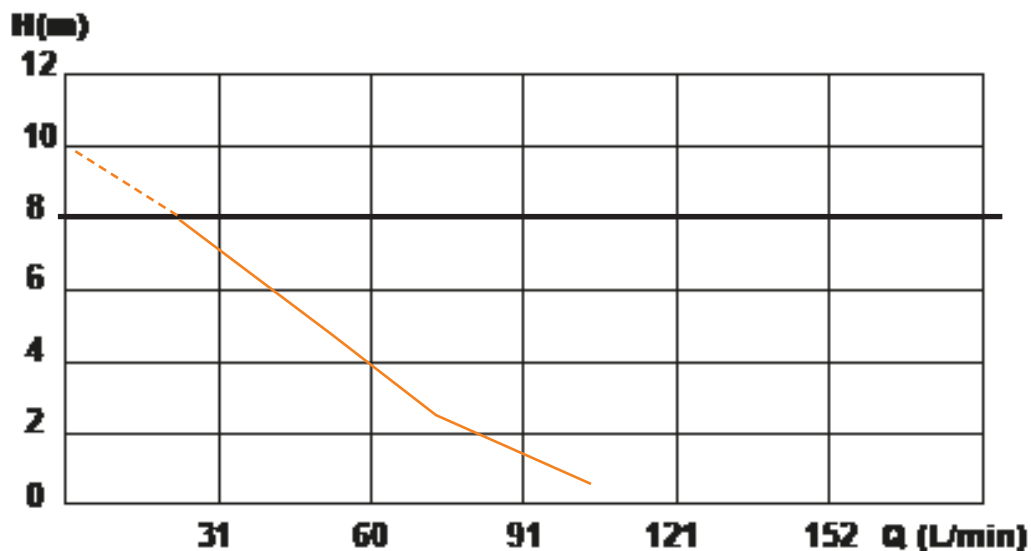

SANISWIFT PRO

220-240 V - 50-60 Hz

610W - CLASS 1

8,1Kg

Max temperature:

90°C for 5Min

ASSISTANCE TECHNIQUE

France
Tel. 01 44 82 25 55
Fax. 03 44 94 46 19